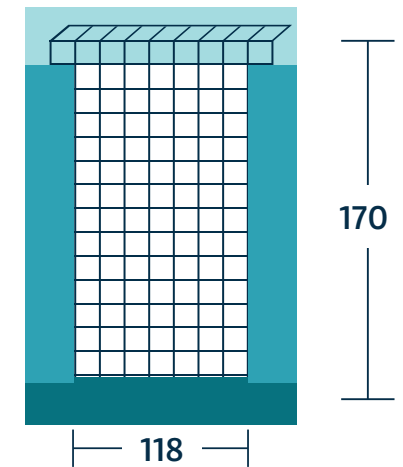

Wooden Trap Tunnel Dimensions - standard length

Side view

Front view (fixed mesh)

Back view (removable mesh)

Birdseye view

- Lid  380 × 150 × 25 mm
- Sides  420 × 147 × 25 mm
- Base  400 × 150 × 25 mm

- Mesh  170 × 130 mm
- Staple 