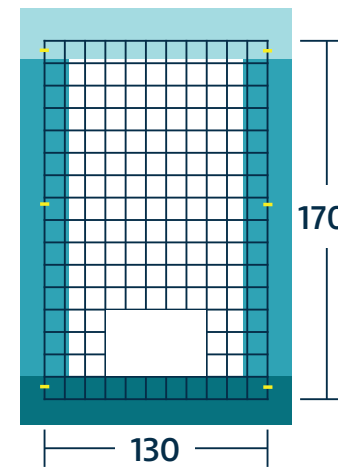

Wooden Trap Tunnel Dimensions - standard length

Side view

Front view (fixed mesh)

Back view (removable mesh)

Birdseye view

- Lid  380 × 150 × 25 mm
- Sides  420 × 147 × 25 mm
- Base  400 × 150 × 25 mm

- Mesh  170 × 130 mm
- Staple 