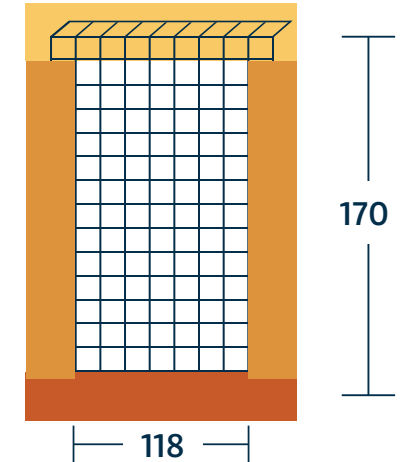

Wooden Trap Tunnel Dimensions - weka proof length

Front view (fixed mesh)

Back view (removable mesh)

- Lid 490 × 150 × 25 mm
- Sides 530 × 147 × 25 mm
- Base 510 × 150 × 25 mm

- Mesh 170 × 130 mm
- Staple