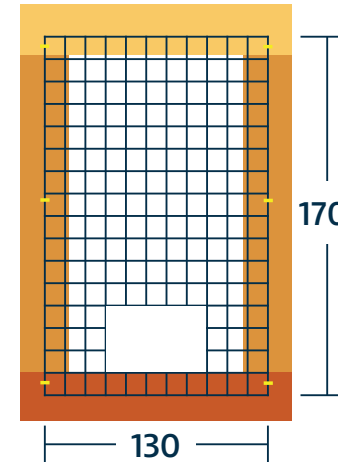

Wooden Trap Tunnel Dimensions - weka proof length

Front view (fixed mesh)

Back view (removable mesh)

- Lid 490 × 150 × 25 mm
- Sides 530 × 147 × 25 mm
- Base 510 × 150 × 25 mm

- Mesh 170 × 130 mm
- Staple